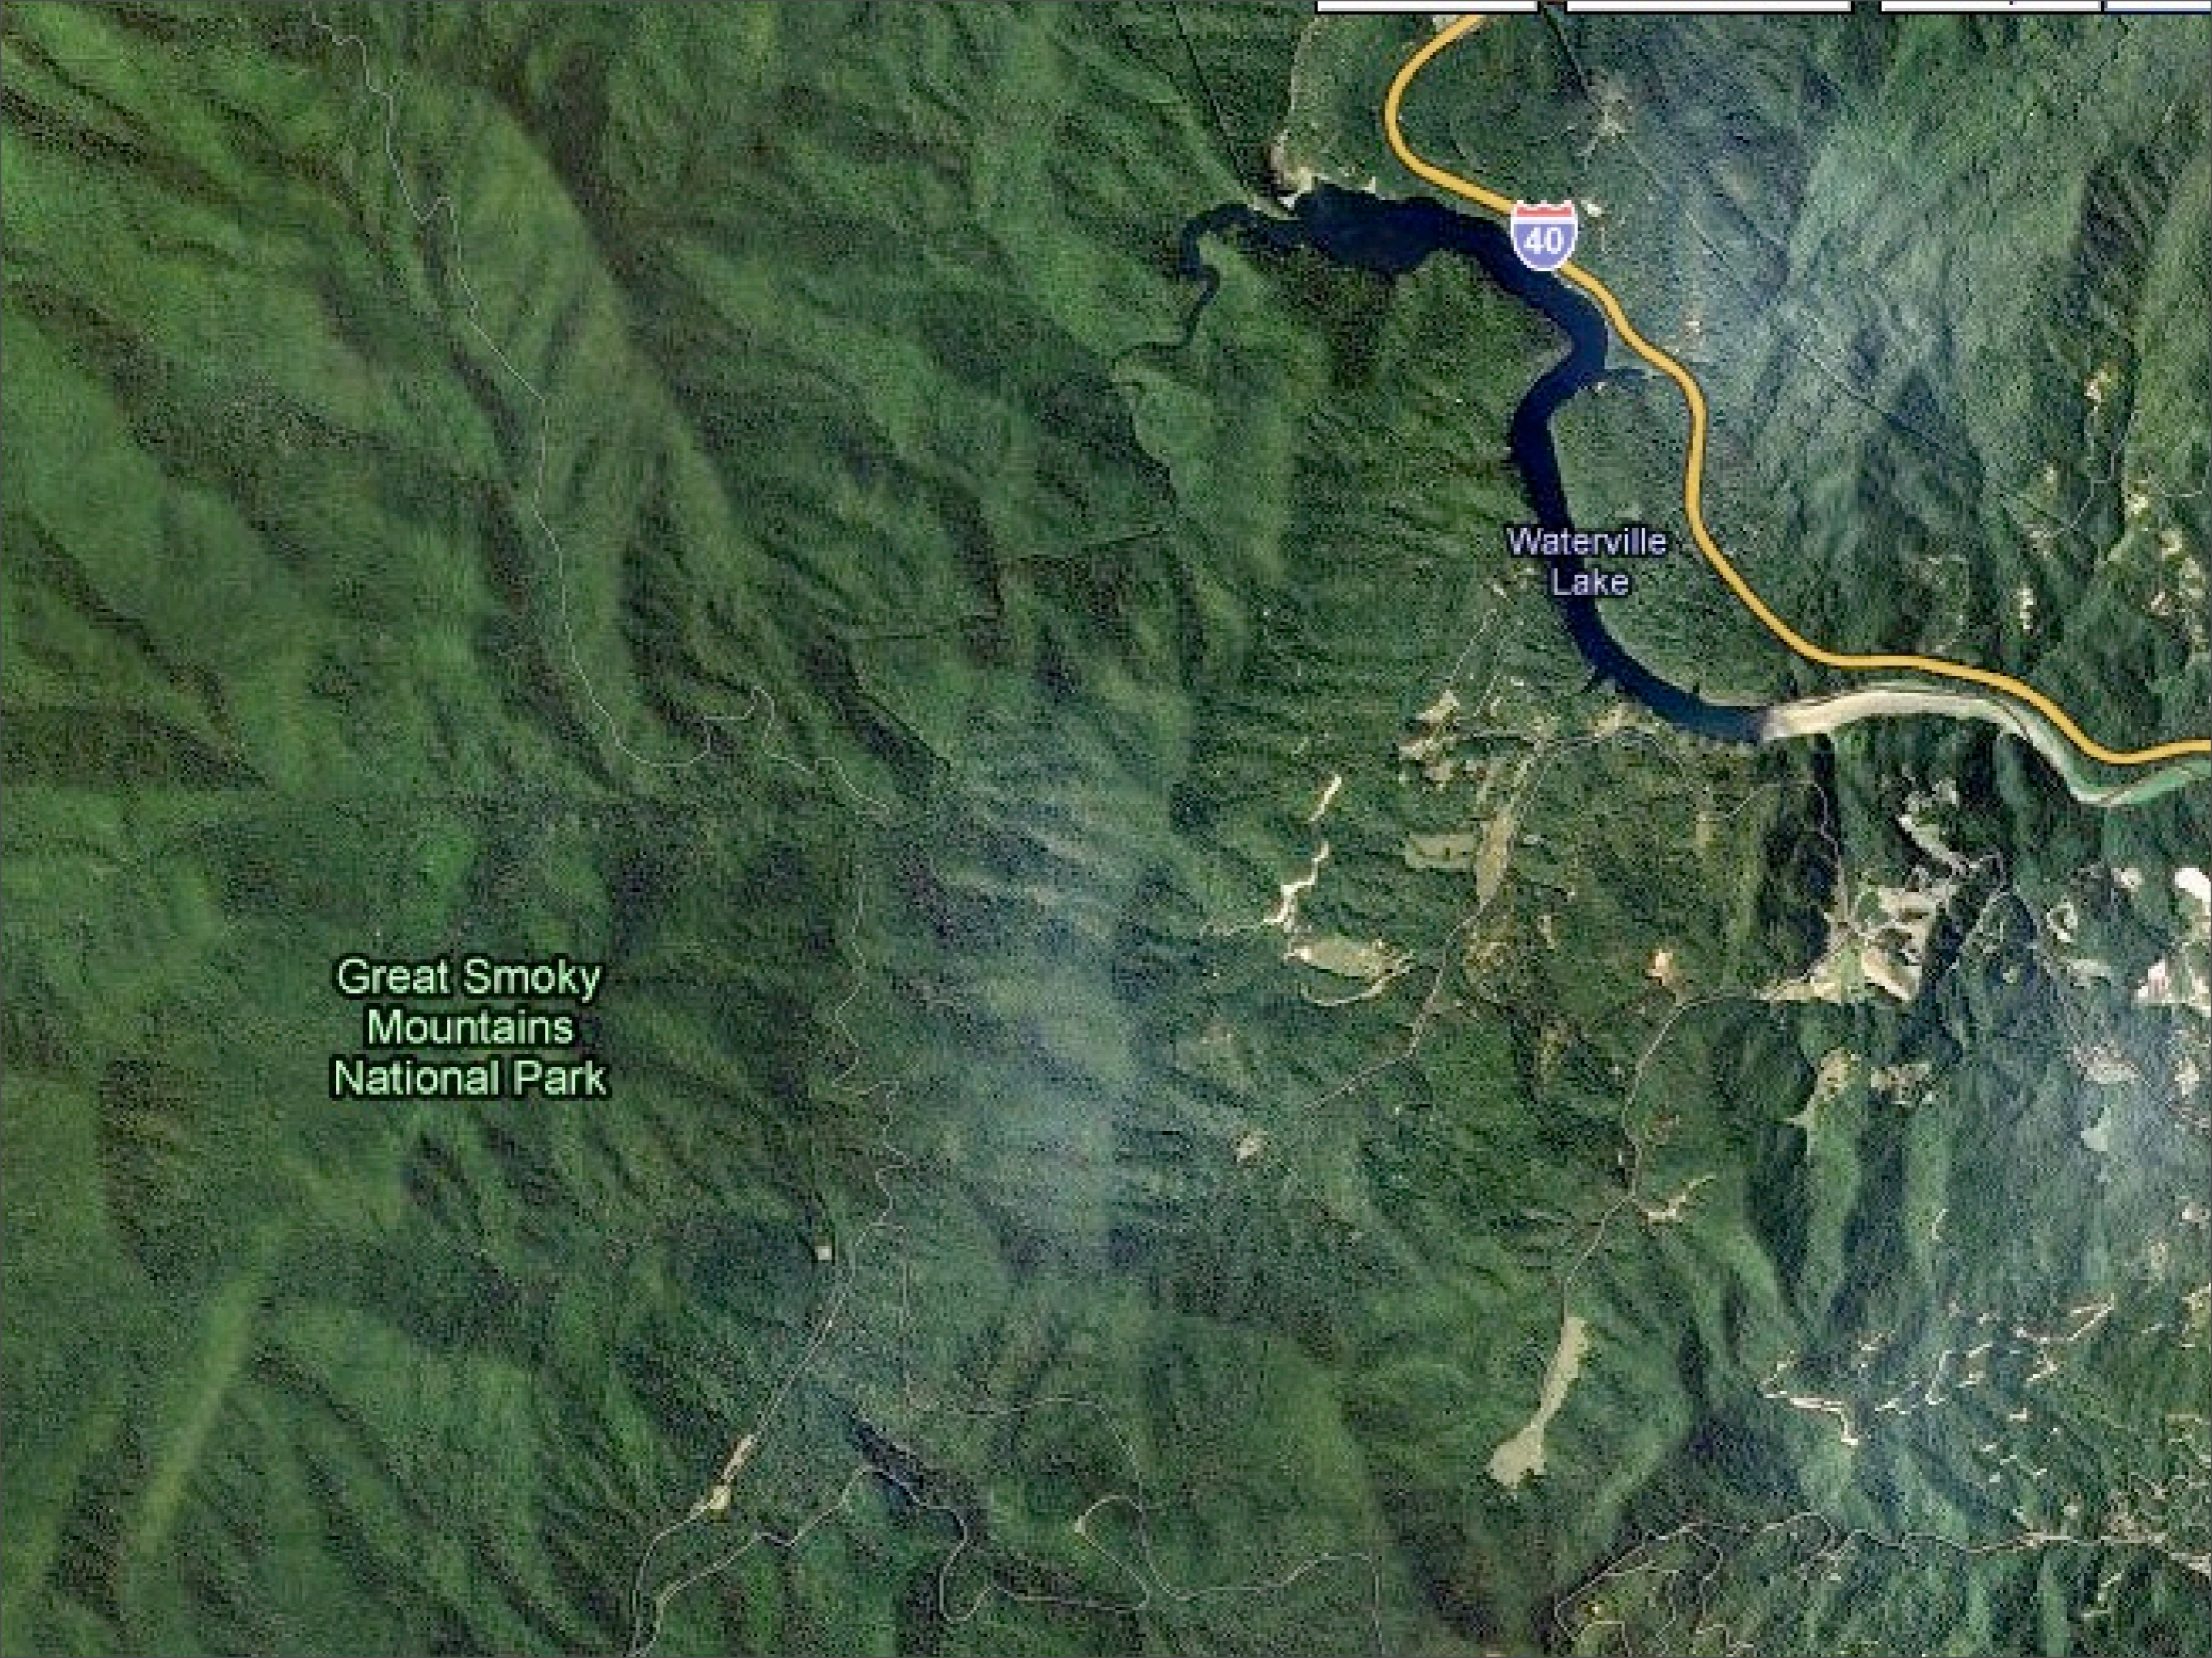

Rush Fork Rd

40

Great Smoky  
Mountains  
National Park

Waterville  
Lake

Waterville  
Lake

Great Smoky  
Mountains  
National Park

Traffic

More...